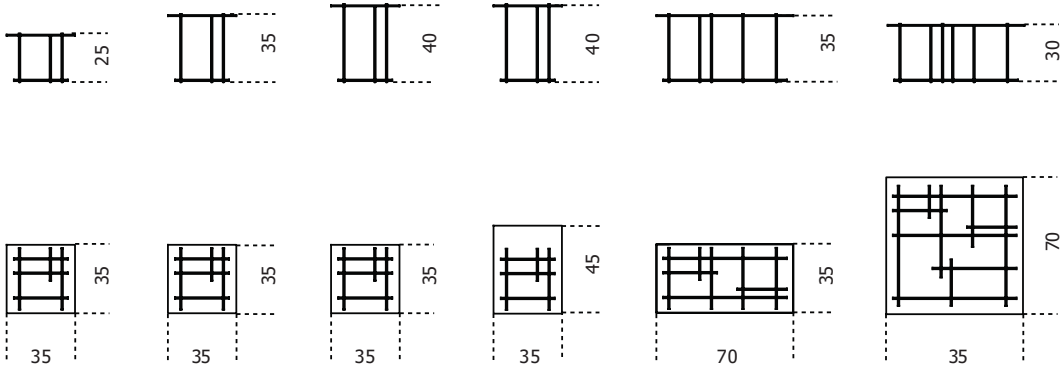

## Tetris

2014

Coffee table in 6mm bronze stopsol, extralight or bright black painted tempered glass. Structure in hand burnished brass. The hand burnished brass finish looks naturally spotted and irregular. Due to this craftmade processing, each product is unique and exclusive. Not available in custom size.

Cm (L x W x H)	Inches (L x W x H)
35 x 35 x 25	14 x 14 x 10
35 x 35 x 35	14 x 14 x 14
35 x 35 x 40	14 x 14 x 15 <sup>3</sup> / <sub>4</sub>
35 x 45 x 40	14 x 17 <sup>3</sup> / <sub>4</sub> x 15 <sup>3</sup> / <sub>4</sub>
70 x 35 x 35	27 <sup>3</sup> / <sub>4</sub> x 14 x 14
70 x 70 x 30	27 <sup>3</sup> / <sub>4</sub> x 27 <sup>3</sup> / <sub>4</sub> x 12